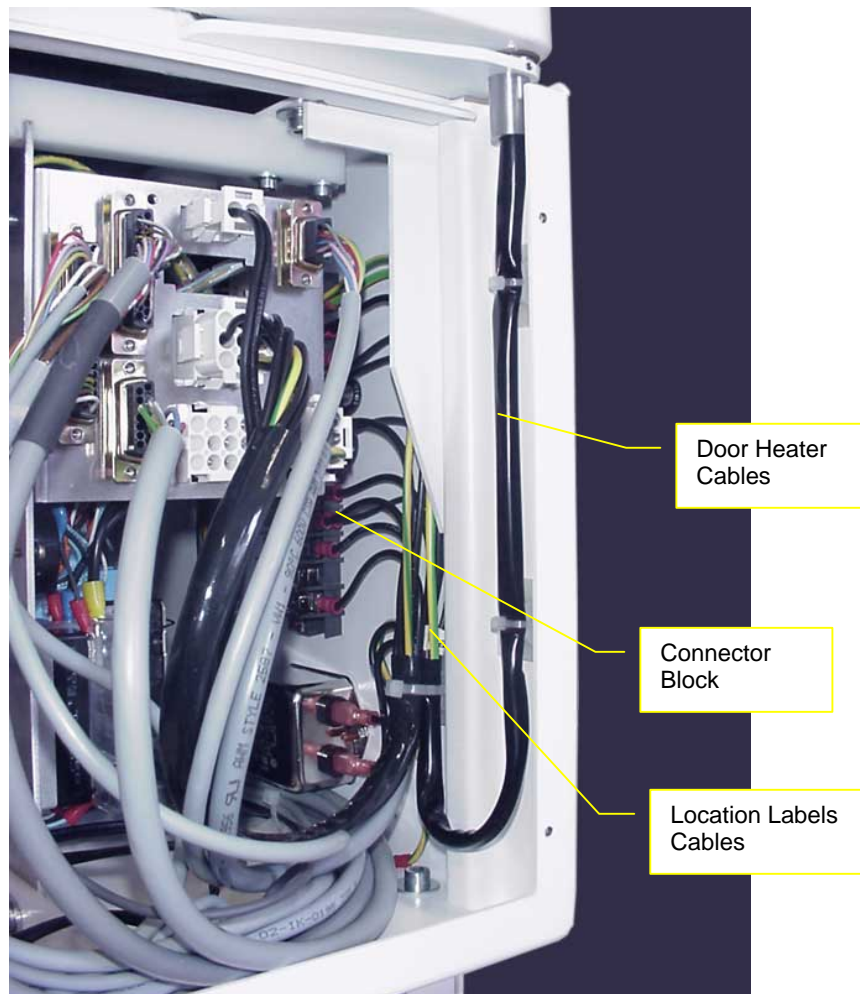

Title:	Location Door Heater Cables	ID:	
		0006	
Date in:	Response:	Model:	Author:
2006-10-04	2006-10-04	-	CMa

Location Door Heater Cables

The door heater cables are marked as follows:

- IC
- HC
- Permanent

The cable for Neutral is not marked